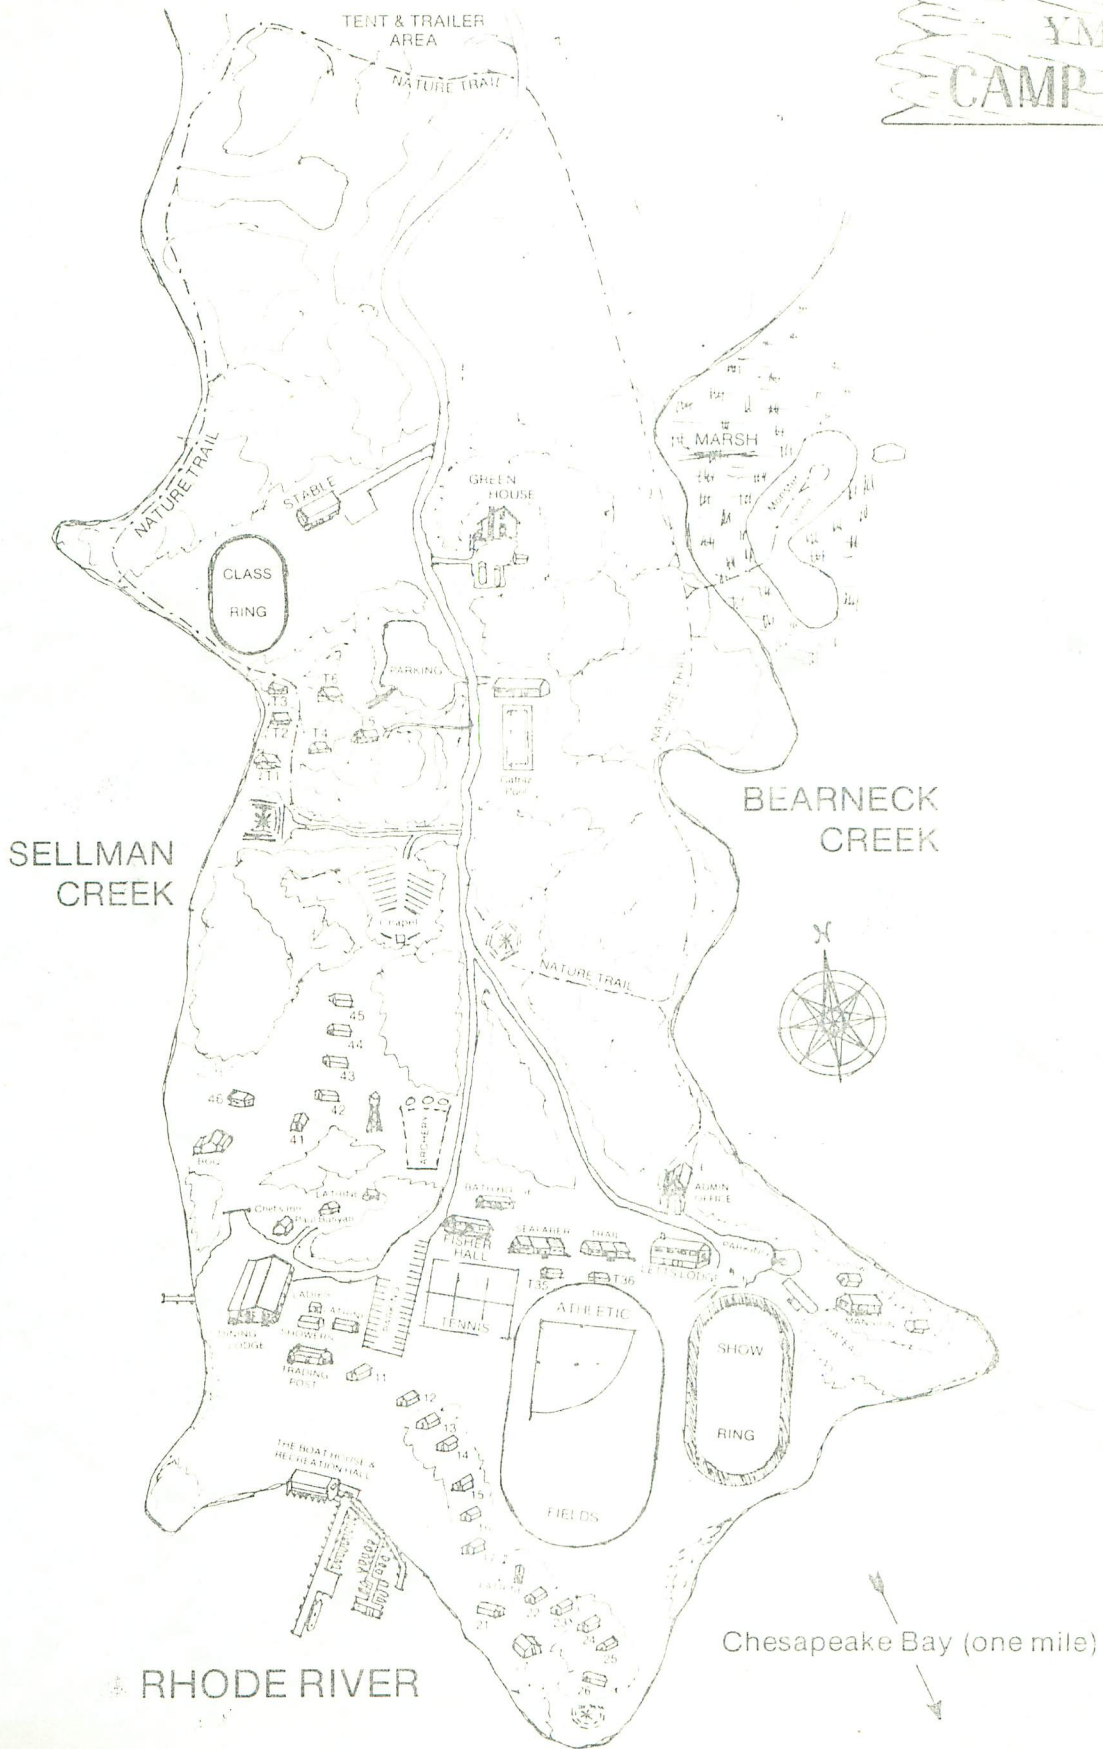

# YMCA CAMP LETTS

YMCA CAMP LETTS • An Outdoor Tradition. And More.

P.O. Box 208 Edgewater, Md. 21037

Washington 301-261-4286

Annapolis 301-798-0440

Baltimore 301-269-6697