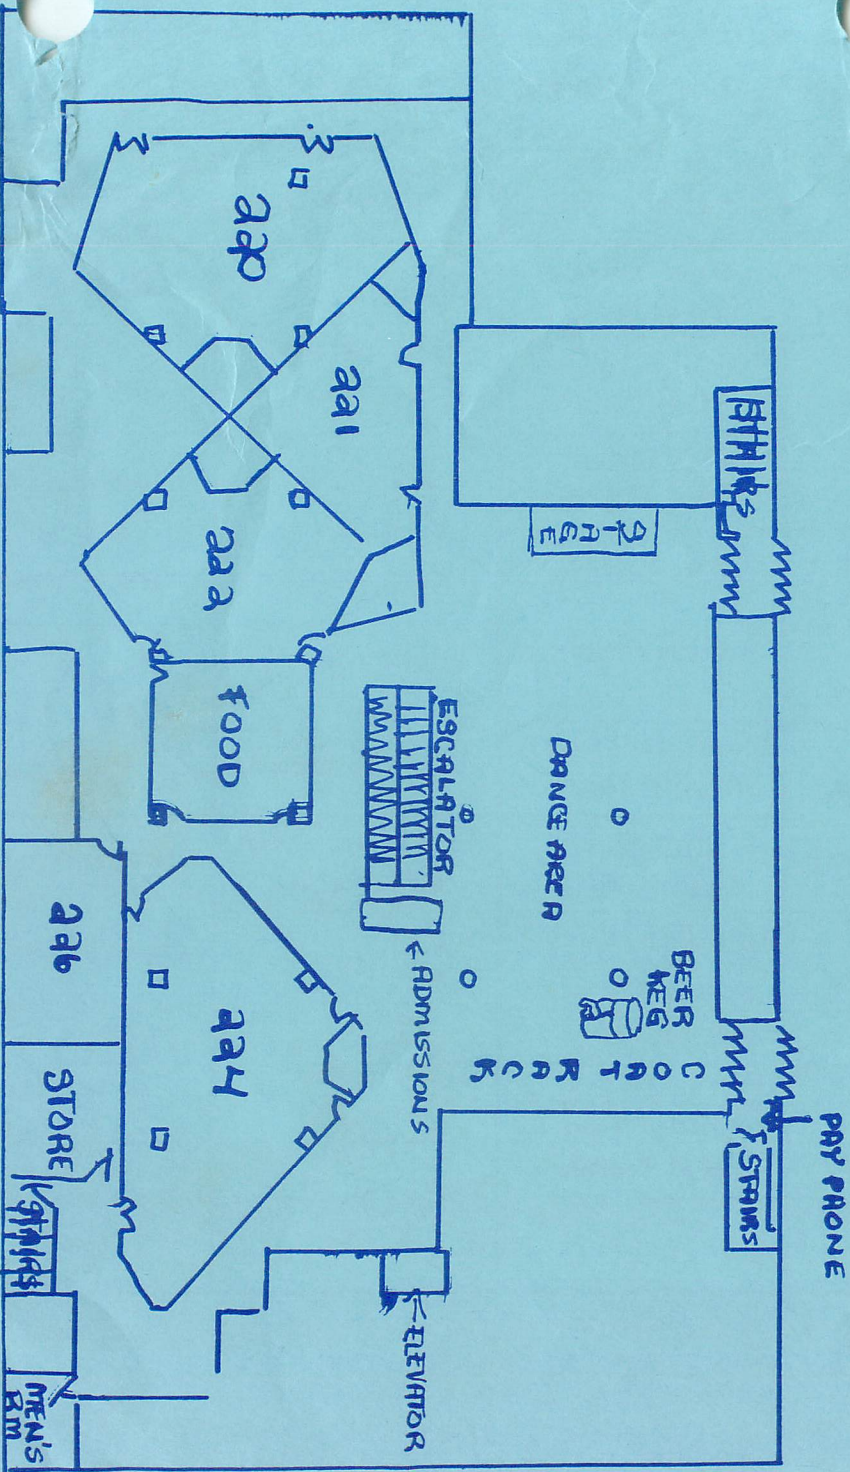

12 Noon to 1 PM	Opening Concert of Workshop Leaders (Dance Area)					
Room:	224	220	222	221	226	Dance Area
1pm	Drinking Songs Al Kehs	Heroes and Villians Peter Sailer	Songs from the Shipyard Jonathan Eberhart	Mandolin Bruce Hutton	Dulcimer Disaster Keith Young	Clogging Karen Kubel
1:30		Bloody Murder Susie Mathieu	Balkan Music Bohdan Kantor et al	Banjo Styles Bob Clayton		
2pm	Yod Songs Helen Schneyer	Supernatural Ballads Carly Gewirg Mackall	Mini-Concert Janice Cole	Squeezebox Greg Artzner	Old-Time Pick-In Craig Johnson	Squares and Contras Bruce Grand
2:30		Parodies Joe Hickerson		Harmonies Rock Creek		
3pm	Sea Chanties Tom McHenry	The Old West Dick Rodgers	Sacred Harp Scott McKnight	Kids Games/Songs Michelle Valeri	Bluegrass Jam Fred Nelson	Couple Dances Sid and Carol Dunn
3:30		Of Absent Lovers Nancy Schatz				
4pm	Ye Olde Music Hall Show Ilan Mackall	Occupational Hazards Bill Day	Mini-Concert John Jackson	Whistles, Flutes AND Recorders Wendy Morrison	Folklorist Film Rich Kane	International Jamie Platt
4:30		Ancient Scottish Songs Kathy Westra Hickerson AND Ed Trickett				
5pm	Fo'c'les and Sea Ballads Tim Slattery	Blues Pete Kraemer	The Folk Harp Sue Richards	Folklorist Film Rich Kane	Country and Western Wail Marv and Cathy Reitz	Ceili (that's Irish) Jesse Lynch et al
5:30	The Folk Revival Mary Cliff					
6pm						
6:30						

(6:30 - 8 pm: Dinner Break)

8:00 pm - 11:00 pm -
(Dance Area)

Square Dance, Lou Shaperio calling.
music: Fiddlesticks Connection

8:00 pm - 10:00 pm -
(3rd floor Auditorium)

Concert - Ed Trickett, The 4:30 Crowd,
Laura Laning, Bob Clayton

11th Annual

The Folklore Society of Greater Washington

Mini-Festival

January 22, 1983

George Mason University's Metro Center Second Floor

LADIES' Room
downstairs